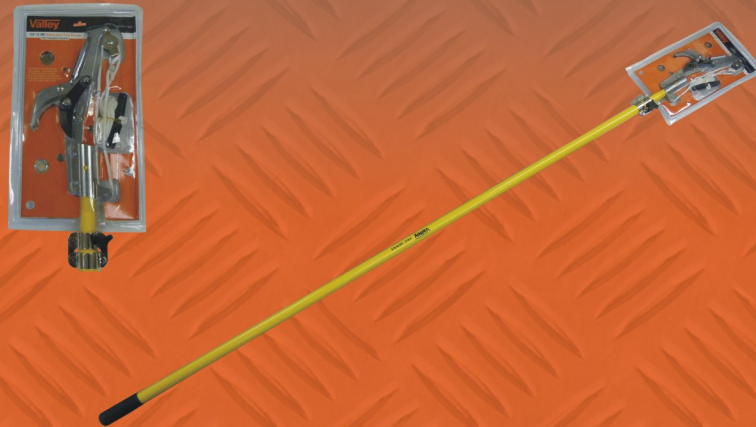

Telescopic Handle Garden Tools

POLE PRUNER - Metal Handle 12" High Speed Steel saw blade, cross cut Gator-Tooth™ blade cuts 2X as fast as normal blades, non-stick coated lopping blade, high impact poly housing, 96" maximum reach telescopic metal poles

Item No.	Description	Case Pack
GTPP-96	96" Pole Pruner, Telescopic Metal Handles (48" - 96")	6

POLE PRUNER - Fiberglass Handle 12" High Speed Steel saw blade, cross cut Gator-Tooth™ blade cuts 2X as fast as normal blades, non-stick coated lopping blade, heavy duty all steel housing, 132" maximum reach telescopic lightweight fiberglass poles, fiberglass poles are shockproof for extra safety when working close to power lines

Item No.	Description	Case Pack
GTPP-132F	132" Pole Pruner, Telescopic Fiberglass Handles (78" - 132")	6

FRUIT PICKER - Fiberglass Handle Wire frame fruit harvesting basket is extra deep to prevent fruit from falling out, cushioning prevents bruising fruit, 132" maximum reach telescopic fiberglass poles, lightweight and easy to use

Item No.	Description	Case Pack
GTFP-132F	132" Fruit Picker, Telescopic Fiberglass Handles (78" - 132")	6